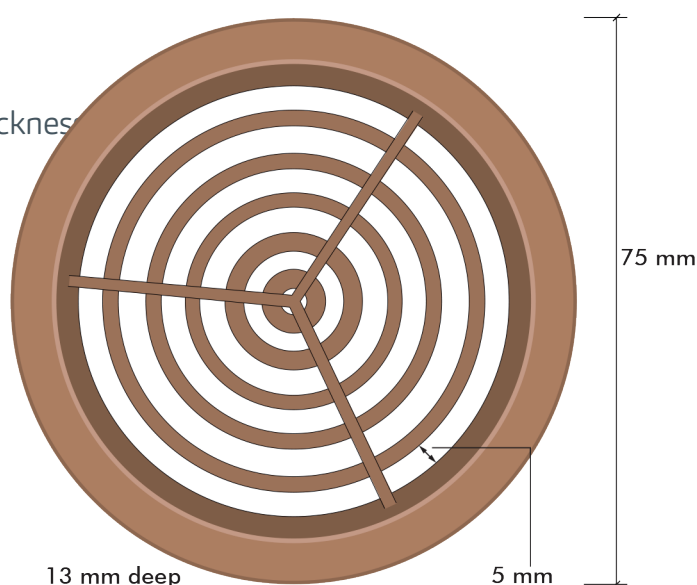

Packaging

- 50 pcs per carton (50 off)

For 10mm continuous ventilation install at 200mm centres, for 25mm continuous install at 80mm centres.