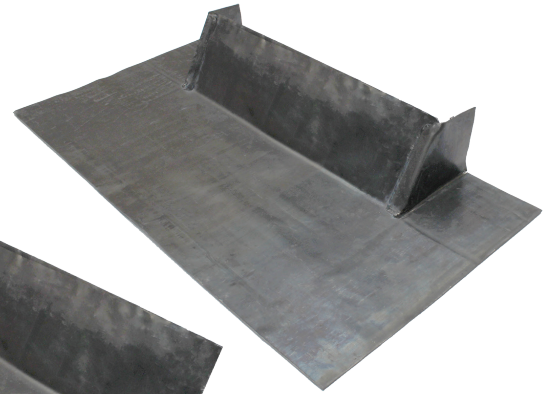

FRONT LEAD CHIMNEY APRON

LCAF01 Front Lead Chimney Apron

LCAF02 Front Lead Chimney Half Apron

Please provide chimney width and roof pitch (in increments of 2.5 degrees) for both products.

BESPOKE SIZES AVAILABLE

Front Apron Full

Front Half Apron

BACK LEAD CHIMNEY APRON

LCAB01 Back Lead Chimney Apron

LCAB02 Back Lead Chimney Half Apron

Please provide chimney width and roof pitch (in increments of 2.5 degrees) for both products.

BESPOKE SIZES AVAILABLE

Back Half Apron

Back Apron Full