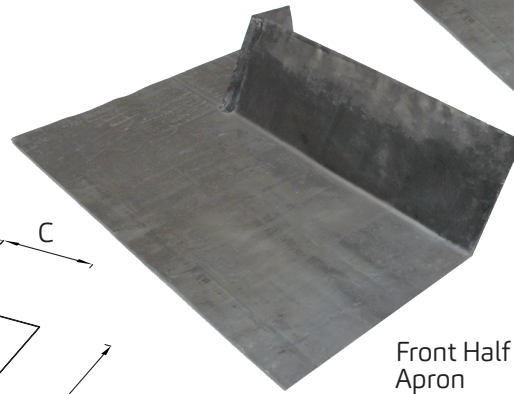

FRONT LEAD CHIMNEY APRON

LCAF01 Front Lead Chimney Apron

LCAF02 Front Lead Chimney Half Apron

Please provide chimney width and roof pitch (in increments of 2.5 degrees) for both products.

BESPOKE SIZES AVAILABLE

Front Apron Full

Front Half Apron

BACK LEAD CHIMNEY APRON

LCAB01 Back Lead Chimney Apron

LCAB02 Back Lead Chimney Half Apron

Please provide chimney width and roof pitch (in increments of 2.5 degrees) for both products.

BESPOKE SIZES AVAILABLE

Back Half Apron

Back Apron Full