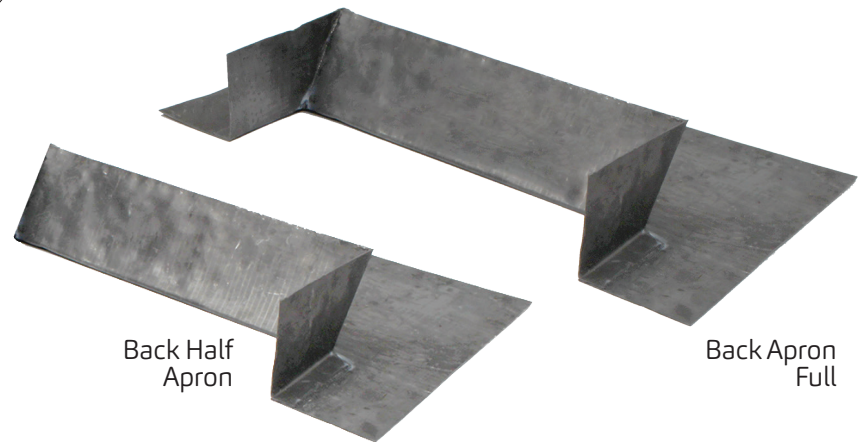

Front Apron Full

Front Half Apron

BACK LEAD CHIMNEY APRON

LCAB01 Back Lead Chimney Apron

LCAB02 Back Lead Chimney Half Apron

Please provide chimney width and roof pitch (in increments of 2.5 degrees) for both products.

BESPOKE SIZES AVAILABLE

Back Half Apron

Back Apron Full