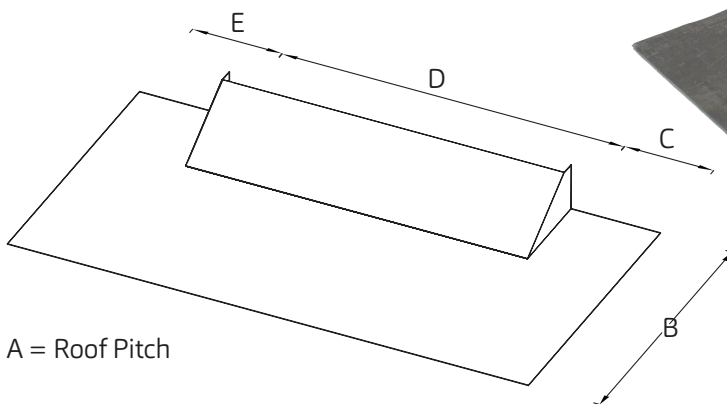

FRONT LEAD CHIMNEY APRON

LCAF01 Front Lead Chimney Apron

LCAF02 Front Lead Chimney Half Apron

Please provide chimney width and roof pitch (in increments of 2.5 degrees) for both products.

BESPOKE SIZES AVAILABLE

Front Apron Full

Front Half Apron

BACK LEAD CHIMNEY APRON

LCAB01 Back Lead Chimney Apron

LCAB02 Back Lead Chimney Half Apron

Please provide chimney width and roof pitch (in increments of 2.5 degrees) for both products.